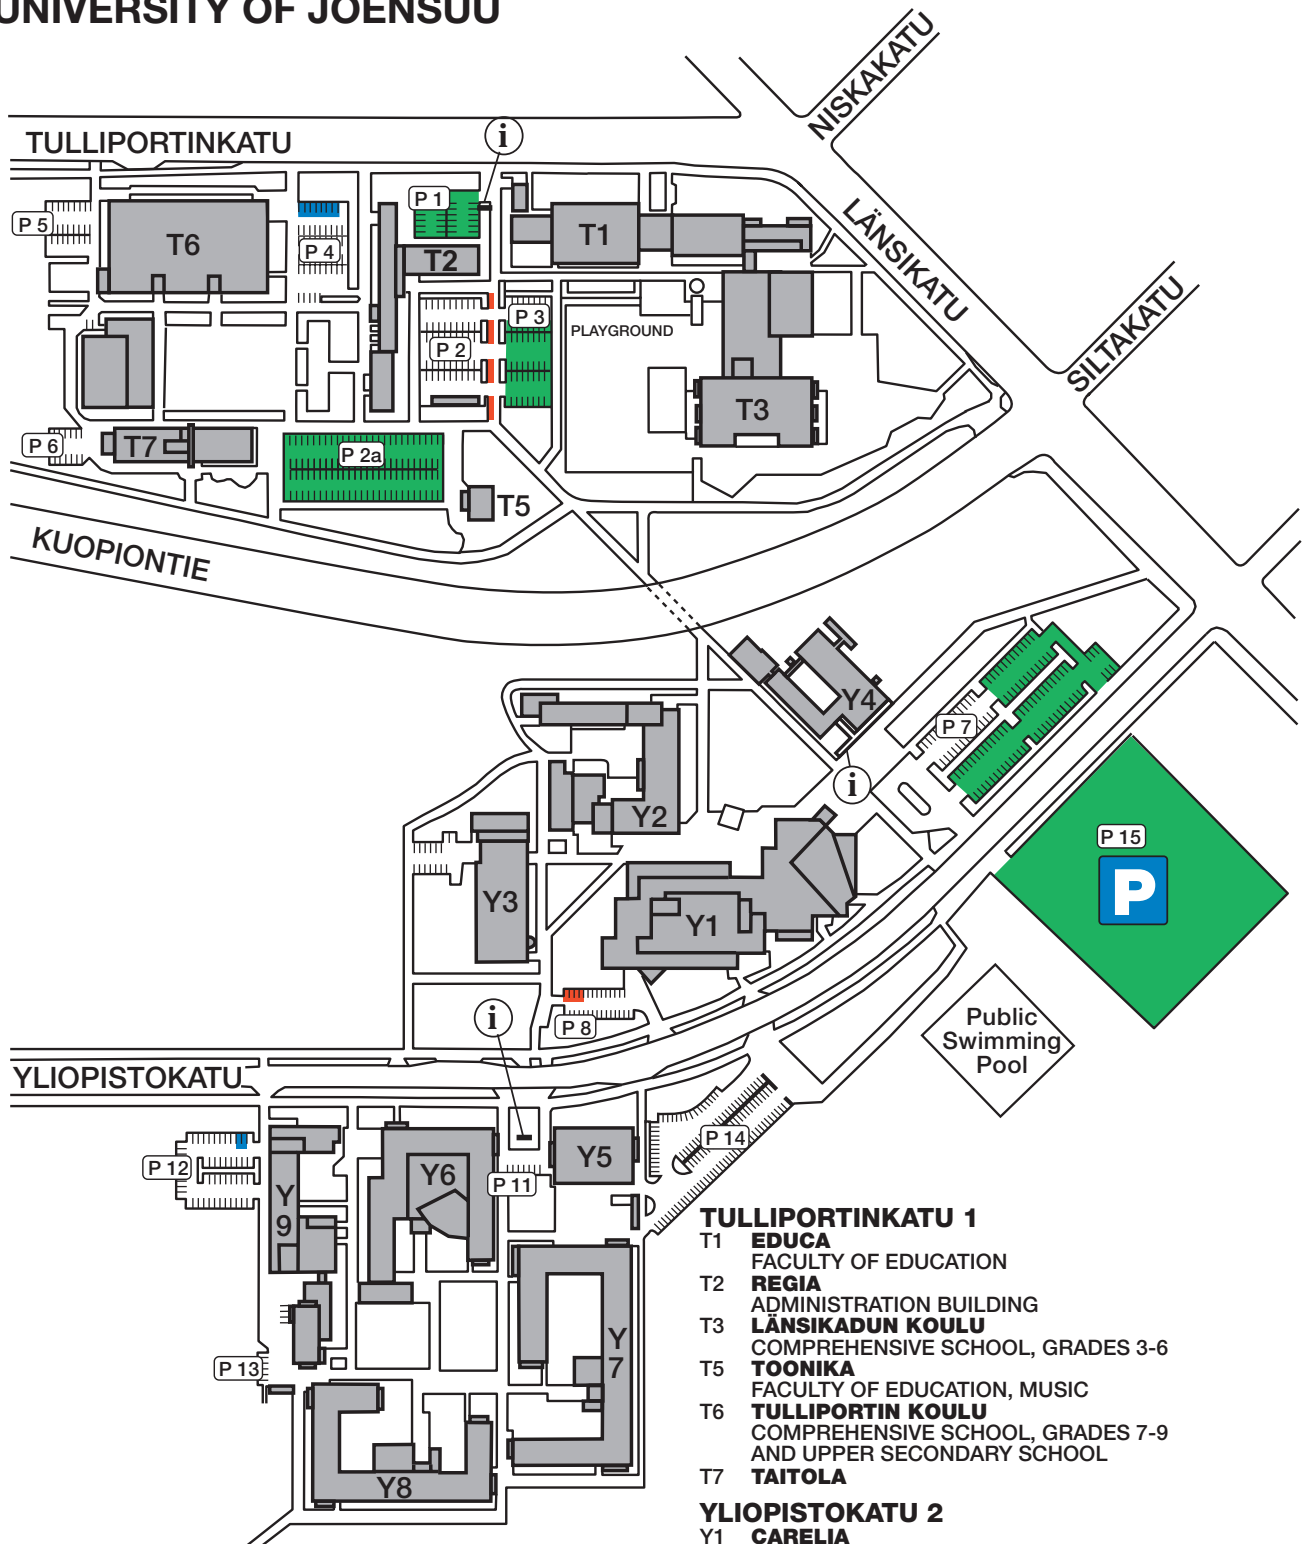

UNIVERSITY OF JOENSUU

-  INFO
-  FREE PARKING
-  PARKING 2h (8-16)
-  PARKING 60min (8-16)

TULLIPISTOKATU 1

- T1 **EDUCA**
FACULTY OF EDUCATION
- T2 **REGIA**
ADMINISTRATION BUILDING
- T3 **LÄNSIKADUN KOULU**
COMPREHENSIVE SCHOOL, GRADES 3-6
- T5 **TOONIKA**
FACULTY OF EDUCATION, MUSIC
- T6 **TULLIPISTOKATUN KOULU**
COMPREHENSIVE SCHOOL, GRADES 7-9
AND UPPER SECONDARY SCHOOL
- T7 **TAITOLA**

YLIOPISTOKATU 2

- Y1 **CARELIA**
LIBRARY, CARELIA HALL
- Y2 **AGORA**
FACULTY OF HUMANITIES,
FACULTY OF THEOLOGY, LANGUAGE CENTRE
- Y3 **JOENSUU PROVINCIAL ARCHIVES**
- Y4 **AURORA**
CONTINUING EDUCATION CENTRE, STUDENT SERVICES,
STUDENT UNION, PRINT AND PHOTO SERVICES