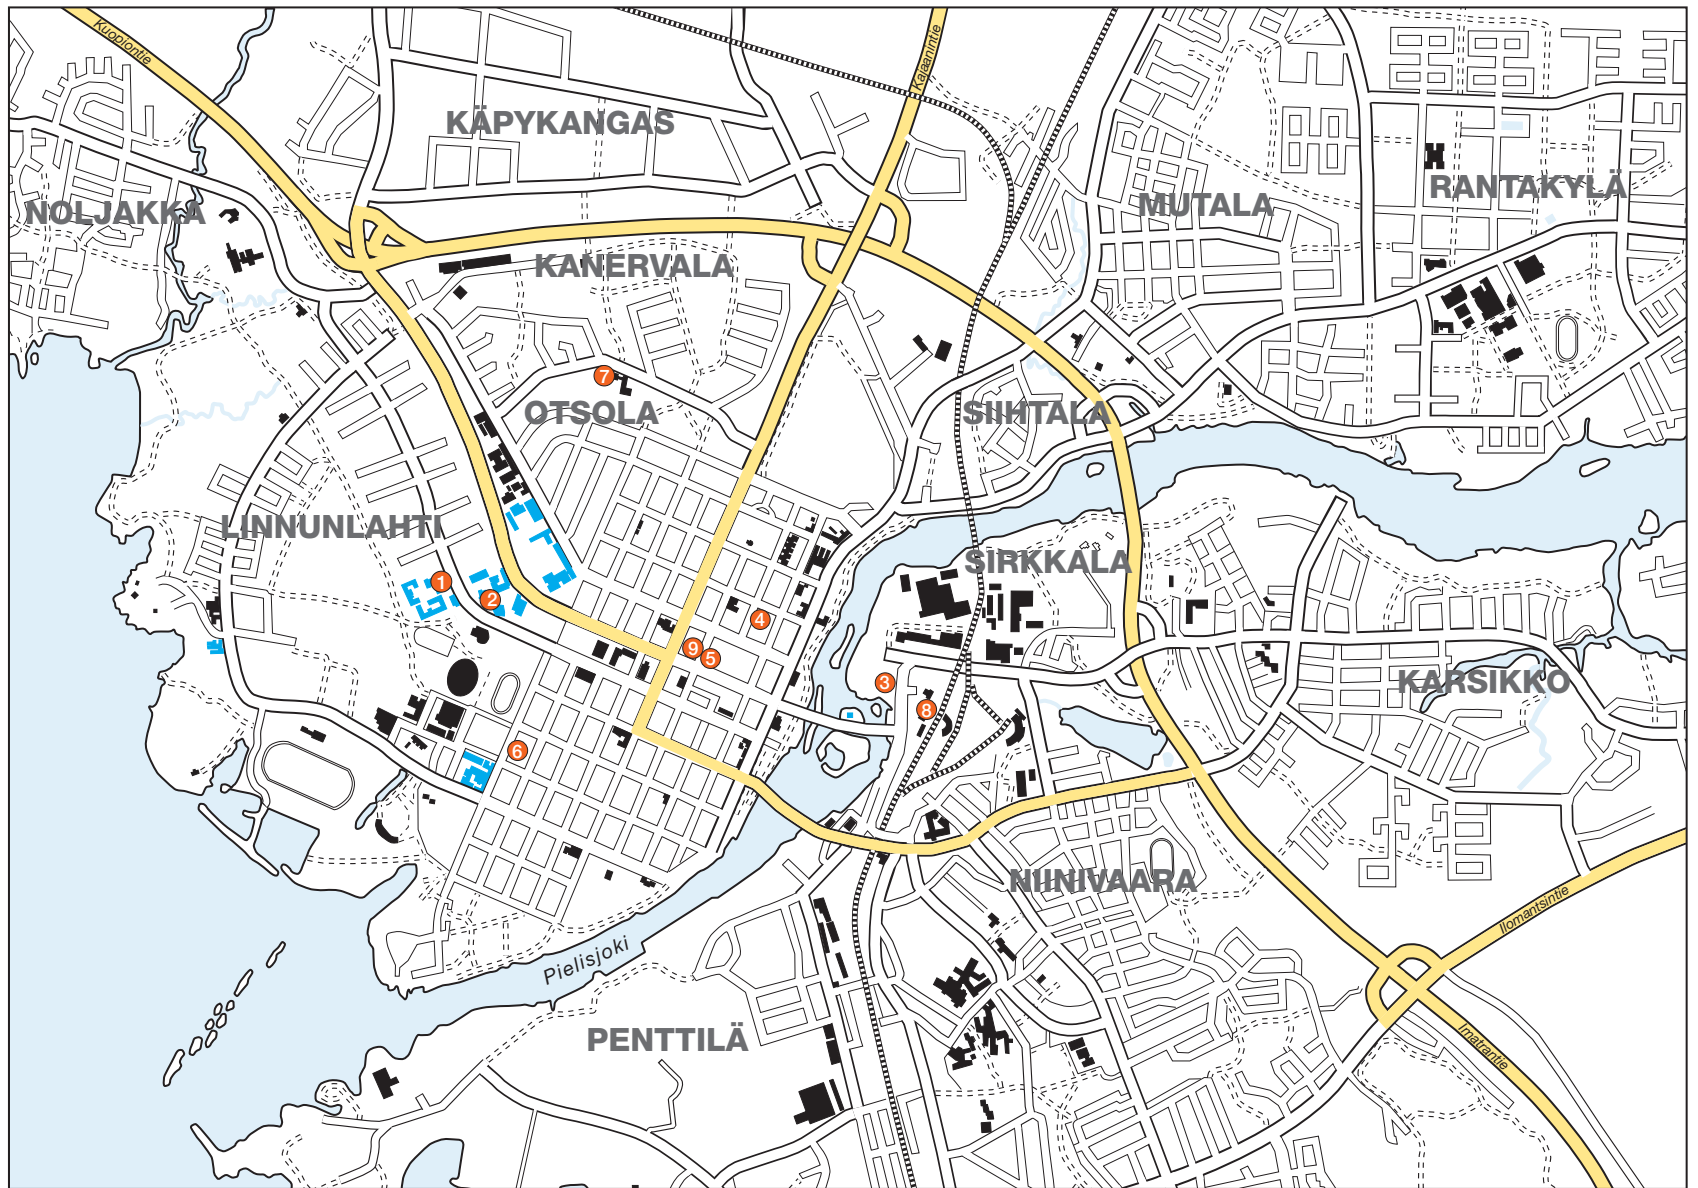

YLIOPISTON KAMPUS
CAMPUS OF THE UNIVERSITY

- 1 DEPARTMENT OF MATHEMATICS
- 2 UNIVERSITY MAIN BUILDING, CARELIA
- 3 HOTEL KIMMEL • Itäranta 1
- 4 HOTEL AADA • Kauppakatu 32
- 5 HOSTEL MATKAKOTI AARO • Kirkkokatu 20
- 6 SUMMER HOTEL ELLI • Länsikatu 18
- 7 YOUTH HOSTEL HOUSING, KANERVALA SCHOOL • Vanamokatu 26
- 8 RAILWAY AND BUS STATION
- 9 FINNAIR BUS • Kirkkokatu 25